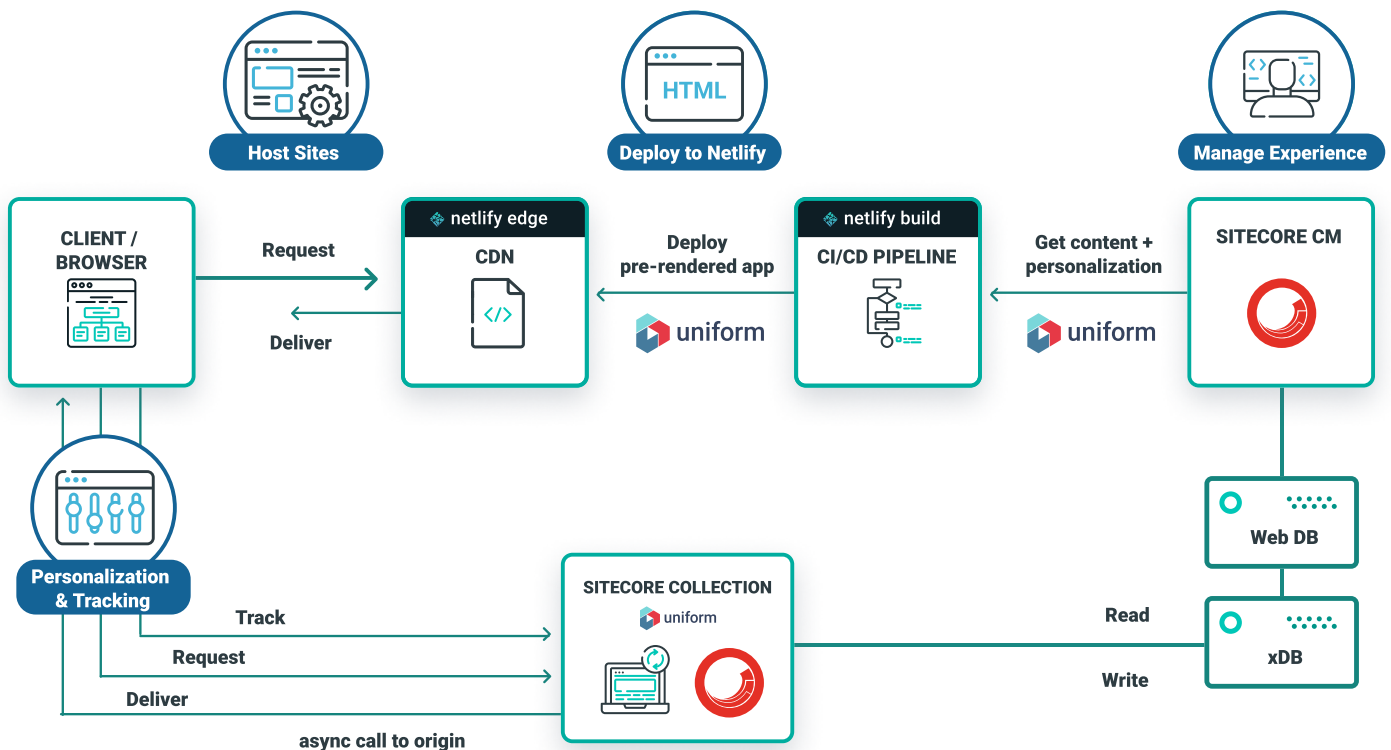

A modern approach: Sitecore with Netlify & Uniform

Focus on creating great digital experiences, not on infrastructure

- 1 Continue to **manage your content** and personalization in Sitecore
- 2 **Uniform hooks into Sitecore**, gathering content and logic for personalization
- 3 **Netlify builds and deploys each Sitecore site** to the Netlify Edge network. Sites are cached & pre-rendered so they **load instantly** on the users device.
- 4 For personalization and tracking, **Uniform pre-renders personalization logic** at the network edge so that personalization is **significantly faster**.
- 5 **Behavior data is sent** back to xDB or external analytics through Uniform

LEARN MORE:

netlify.com/with/sitecore